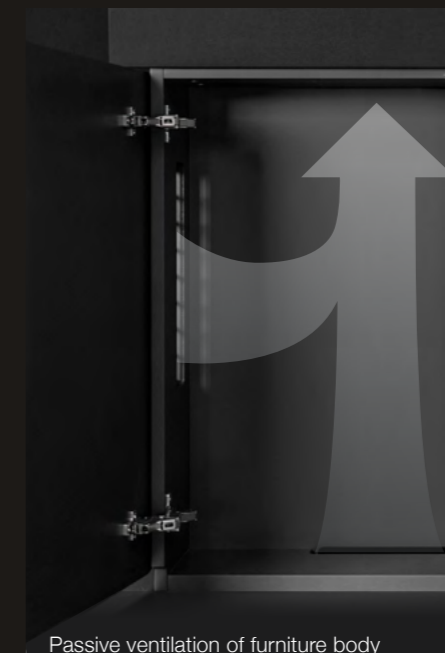

Convincing down to the last detail

Body W8 mobile

W8 mobile comes with rear panel

Static load transfer goes to the ground, wall fixing necessary to prevent tipping.

Room for media technology

Passive ventilation of furniture body

Wooden surface for display mounting with screw-on mount

Ready for the integration of VC system

Versatile and individual

The W8 is available as a wall-mounted version as well as mobile with base plate. It can be used with single or double display solutions of all current sizes. The body offers plenty of room for technology integration, which can be freely positioned and easily installed thanks to the wooden surfaces.

The W8 also shows flexibility concerning the camera position for videoconferencing: the camera can be mounted above or below the display. The column is available in black or white – and, on demand, in nearly any other colour, for a perfect fit with your rooms.