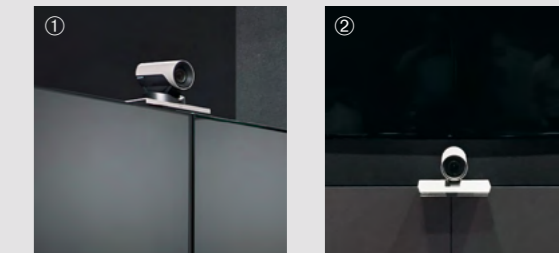

Wooden surface for display mounting with screw-on mount

Ready for the integration of VC system

Versatile and individual

The W8 is available as a wall-mounted version as well as mobile with base plate. It can be used with single or double display solutions of all current sizes. The body offers plenty of room for technology integration, which can be freely positioned and easily installed thanks to the wooden surfaces.

The W8 also shows flexibility concerning the camera position for videoconferencing: the camera can be mounted above or below the display. The column is available in black or white – and, on demand, in nearly any other colour, for a perfect fit with your rooms.

The perfect solution for every need

The W8

Available in three sizes – **M**, **L**, **XL** – for all current display sizes. For one or two displays. Wall mounted or mobile with base plate.

Body and door made of MDF with structured varnish.

Colours: arctic white or lava black.

Prepared for the integration of a video-conference system

The VC camera can be housed in a body below the display or using a mount:

- ① above the display
- ② below the display in front of the speaker covers